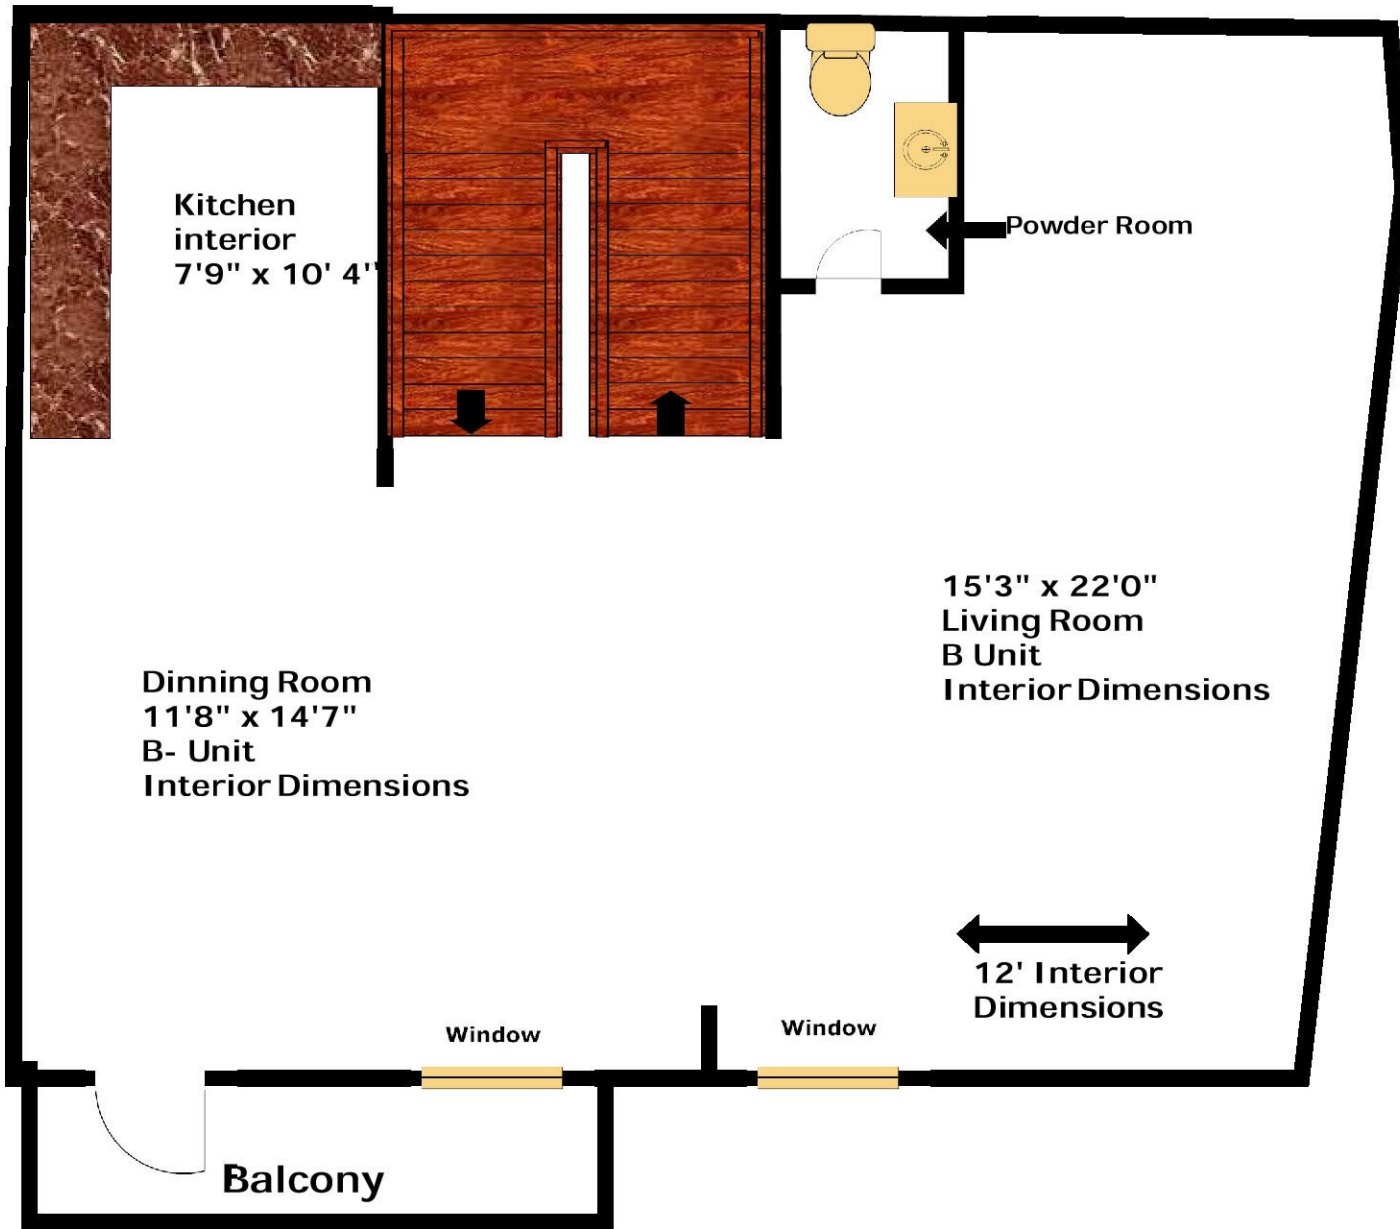

Stairs

Kitchen interior
7'9" x 10' 4"

Powder Room

Dinning Room
11'8" x 14'7"
B- Unit
Interior Dimensions

15'3" x 22'0"
Living Room
B Unit
Interior Dimensions

12' Interior
Dimensions

Window

Window

Balcony